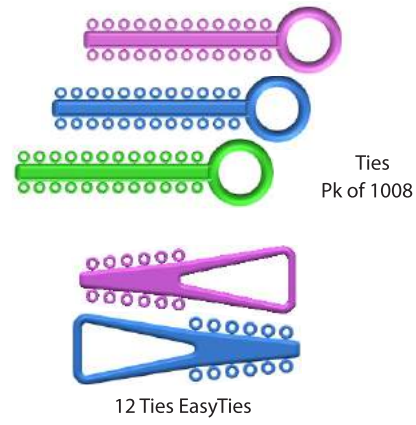

			Ties Pk of 1008
	Clear	● ●	LT-001
	White	●	LT-002
	Pearl	●	LT-003
	Peach	●	LT-004
	Bronze	●	LT-005
	Silver	●	LT-006
	Gray	●	LT-007
	Black	●	LT-008
	Lime	●	LT-009
	Shamrock	●	LT-010
	Green	●	LT-011
	Aqua	●	LT-012
	Teal	●	LT-013
	Light Blue	●	LT-014
	Blue	●	LT-015
	Navy	●	LT-016
	Purple	●	LT-017
	Burgundy	●	LT-018
	Red	●	LT-019
	Fire Red	●	LT-020
	Rose	●	LT-021
	Pink	●	LT-022
	Bubblegum	●	LT-023
	Coral	●	LT-024
	Dark Orange	●	LT-025
	Orange	●	LT-026
	Yellow	●	LT-027

12 Ties EasyTies
 Separators Molded Radio-Opaque Pk of 500
 Cat.No. SEP-M500
 Separators Radio-Opaque Pk of 500
 Cat.No. SEP-L500

Premium Orthodontic Ties

Advanced Memory polymer
 Tear and stain resistant
 Optimized elongation
 Latex free

ELASTOSURE ties

Qty: 1008

- LT-101
 ● Assorted Colours Ties Pk
 3 sticks each from colors marked
 on chart (42 total sticks)
- LT-102
 ● Assorted Coloured Ties Pk
 3 sticks each from colors marked
 on chart (42 total sticks)
- 12 Ties EasyTies are 84 ties in one pk 6 sticks each
 For EasyTies please use Catalog No. prefix LTE-XXX

Elastomeric Thread
 Grey .030" X 25 Ft
 Cat.No. ELT-GR

- Elastomeric Chain
- Short Clear.... ECS-CL
 - Closed Clear... ECC-CL
 - Long Clear..... ECL-CL
 - Short Grey..... ECS-GR
 - Closed Grey... ECC-GR
 - Long Grey..... ECL-GR